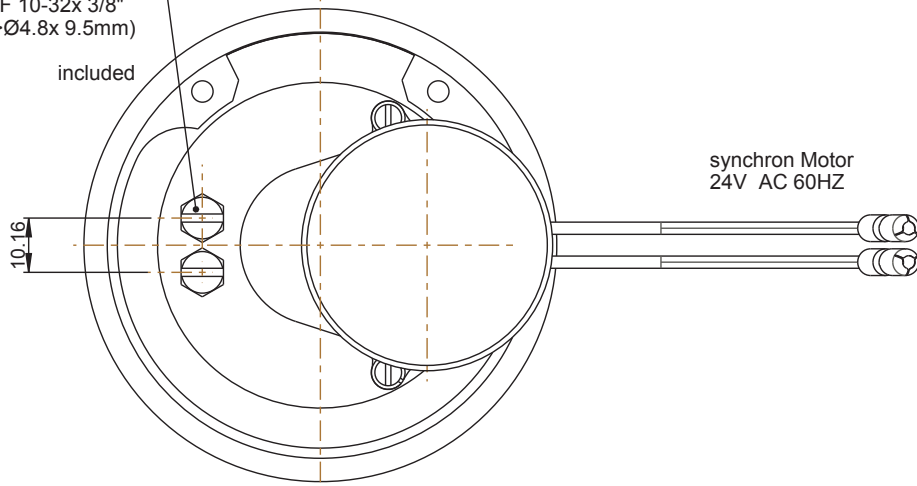

timing:
 during one circle
 allways two outlets blows about
 1.5 sec long (--> on)
 every 60 sec.

CAUTION:
 do not use more than 60psi (4,14 bar)
 sequencer damage may occur

2x Befestigungsschraube
 2x mounting screw
 UNF 10-32x 3/8"
 (-->Ø4.8x 9.5mm)

included

Luft-Sequencer, 18 Ausgänge, zweifacher Luftauslass
 Air Sequencer, 18 outlets, double cam

611-240-019-1000