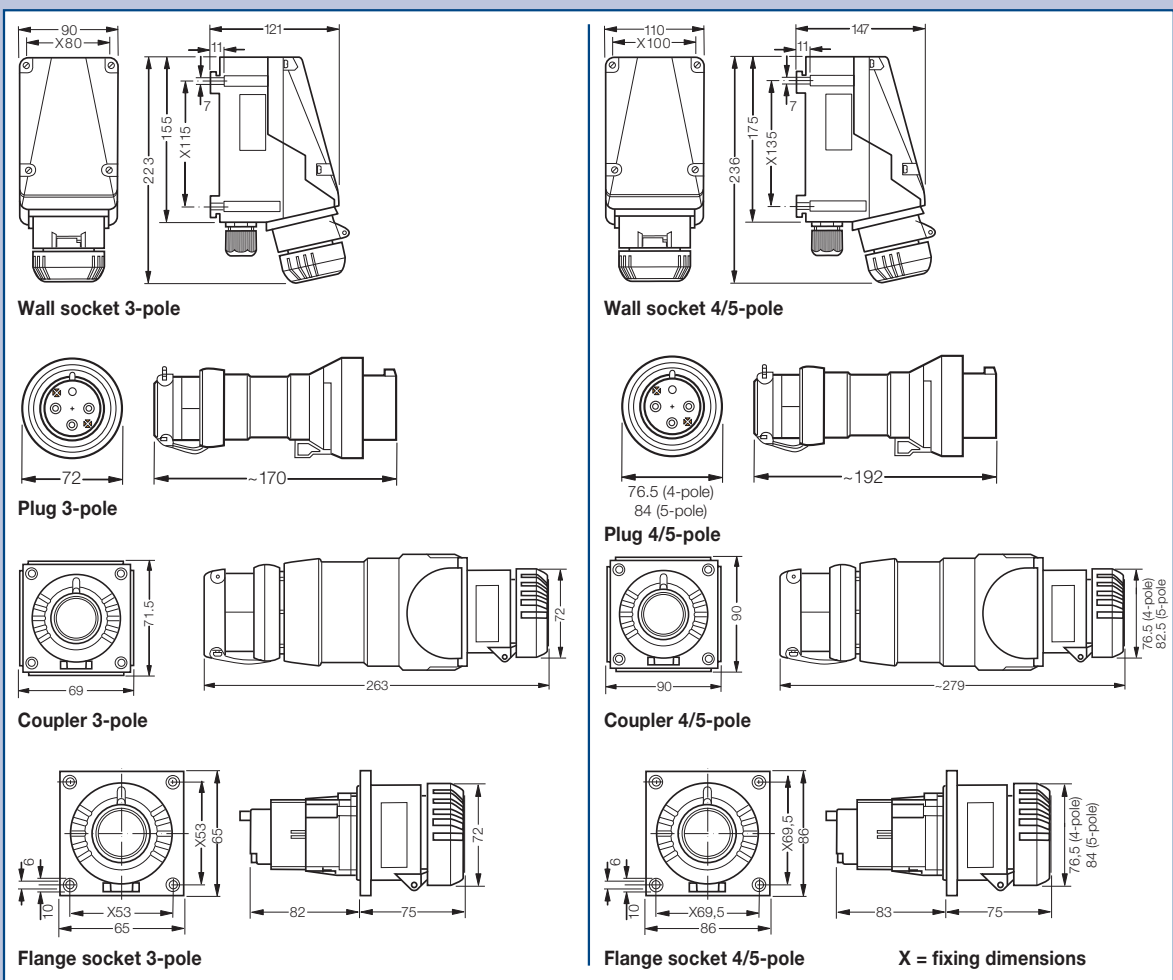

16A 3-pole, 4-pole and 5-pole up to 690 V

Dimension drawing | Wiring diagram

Dimensions in mm