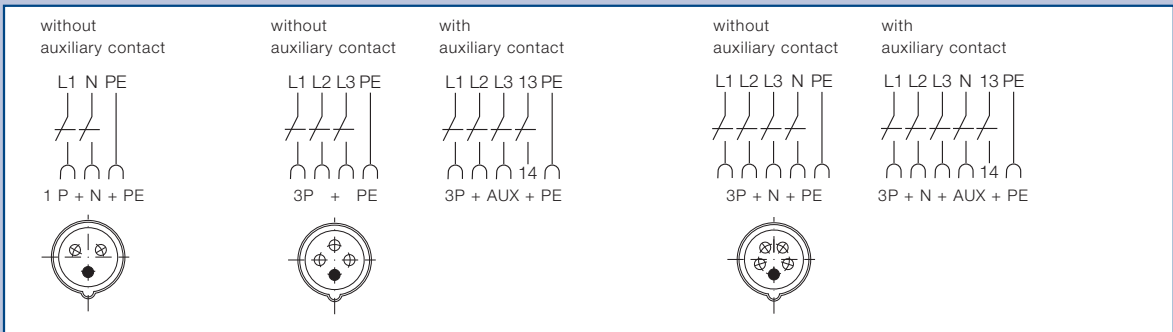

16A 3-pole, 4-pole and 5-pole up to 690 V

Dimension drawing | Wiring diagram

Dimensions in mm